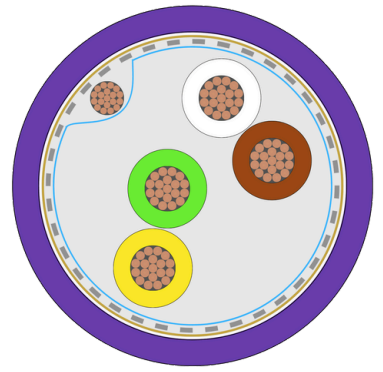

BUS **CANBUS MOBILE** **BUSCAN2X2X0,34WSOR**

AWM Style 21215 (80°C / 600V)

General Construction

-  **Conductor:** Stranded tinned copper wire (Class 6 VDE0295); nom. 0,35mm² - AWG22; nominal diameter 0,8mm. Lay agree with UL 758 tab 5,9; conform to EN 13602 - ETP1, DIN 40500 E-Cu 58
-  **Insulation:** Foam PE (with internal and external skin); nominal diameter 1,5mm
-  **Color Cores:** White – brown – green – yellow
-  **Shield:** Braid type; tinned copper wire; nominal optical coverage 85%
DW: stranded tinned copper wire; nom. 0,35mm² - AWG22; nominal diameter 0,8mm; under braid screen
-  **Protective Tape:** First: tape over total assembly
Second: tape over screen
-  **Sheath:** Outer sheath: special compound polyurethan based; 76 ShA; diameter 7,4 ±0,2mm; conform to UL AWM Style 21215
Colour: violet similar RAL4001

Technical data

-  **Test Voltage:** 700 Vac
-  **Temperature:** fixed: -40 °C to +80 °C / flex: -25 °C to +80 °C
-  **Flame Resistance:** UL Cable flame test; CSA FT1; IEC 60332-1-2
-  **Oil Resistance:** UL758

Movement Data @20°C

-  **Bending radius:** fixed: 5 x D / flex: 10 x D
-  **Speed:** 180 m/min
-  **Acceleration:** 10 m/sec²

Approval

 **RoHS₃**, 2014/35/UE; 2011/65/CE; 2015/863/UE UKCA compliant

Name	Cable type	Ø mm	Tolerance
BUSCAN2X2X0,34WSOR	2 x 2 x 0,34	7,4	±0,20 mm